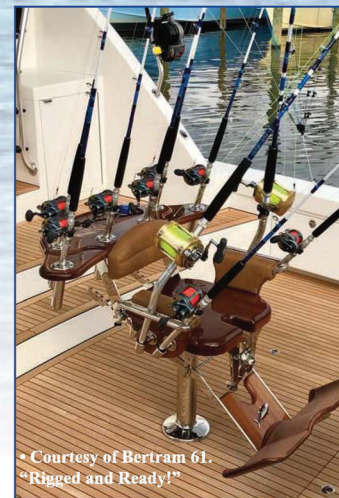

Elite Series

"In a Class by Itself."

40980-05 Elite Fighting Chair

- Features:**
- 316L All stainless hardware including footrest legs
 - 23" x 23" teak seat w/ all through bolted bottom hardware and a horseshoe style gimble bracket for superior fail proof strength.
 - 6 position flip up gimble
 - Fastener free hardware for easy maintenance
 - Precision turning and locking system mounted on a 4" polished stainless boltless pedestal
 - Curvier "Elite" styling in the teak
 - 6-rod teak rocket launcher comes standard, featuring 2 s/s drink holders, extra wide tackle drawer and a magnetic rigging station, great for holding needles, hooks and pliers.
 - Leather upgrades included

• Courtesy of Bertram 61. "Rigged and Ready!"

• Always through bolted bottom hardware and the only one using the horseshoe gimble bracket

• Magnetic rigging trays

Boltless side gimbles and striking arms