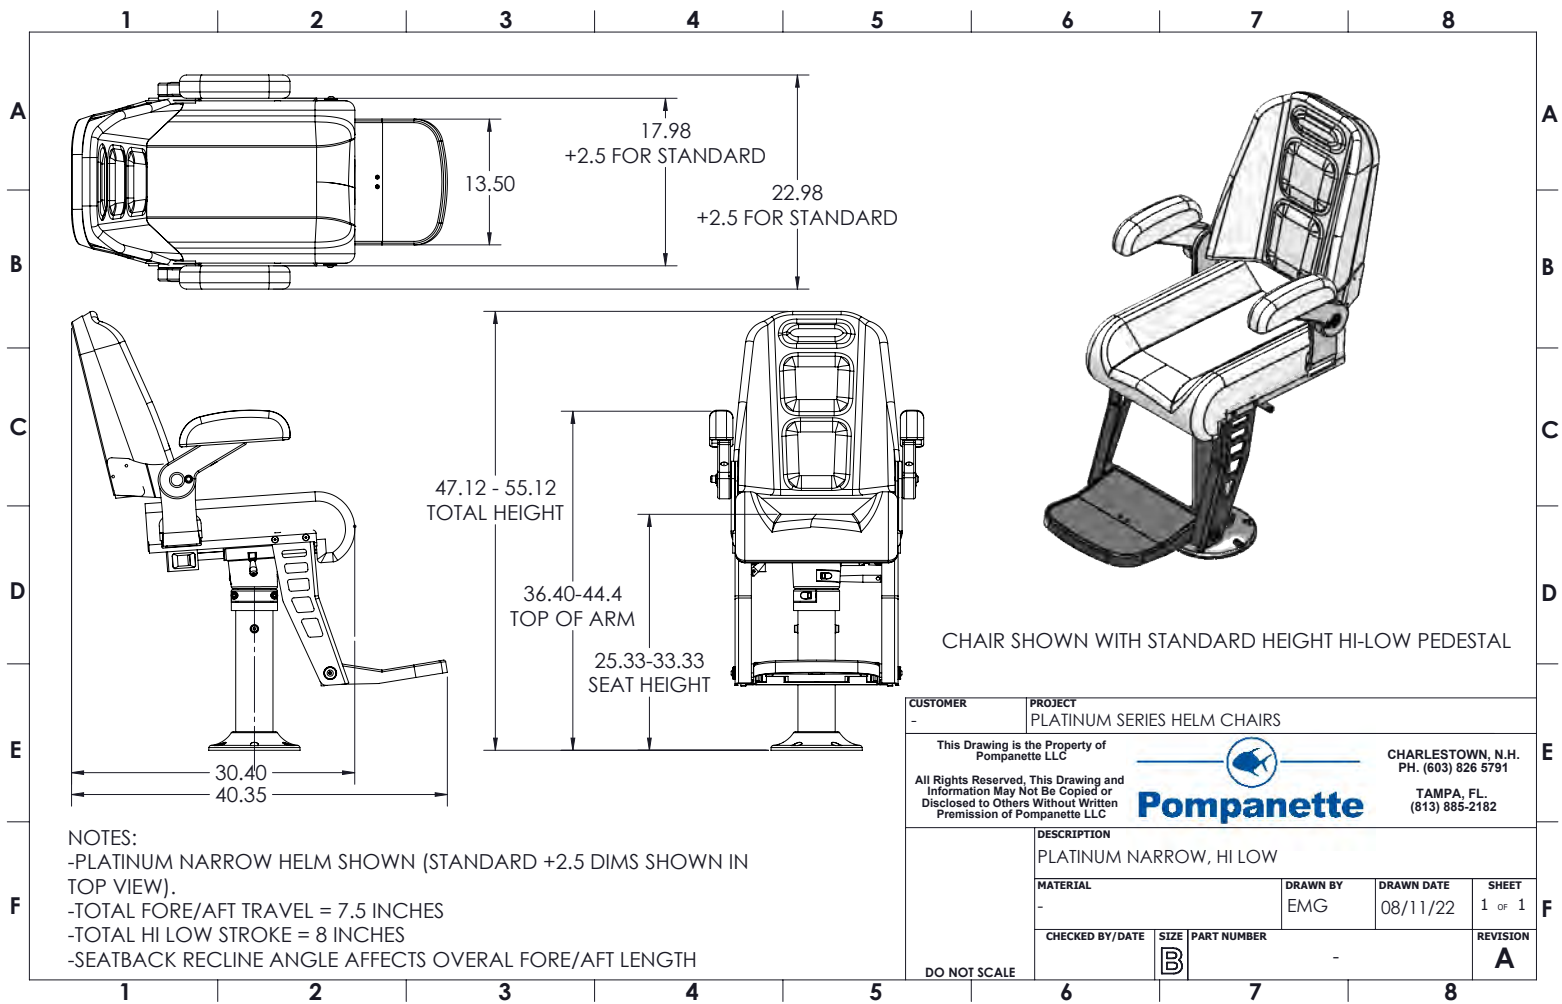

FLIP-UP ARMS

- For Improved Comfort & Ergonomics

PRECISION PEDESTAL SYSTEM

- Premium 4" Fore & Aft 360° Slide Assembly

VERSATILE MOUNTING OPTIONS

- Pedestal/Slide/Box Mount Solutions Available

FLEXIBLE SEATING OPTIONS

- Available In Single Helm or 2-3 Person Bench

MARINE GRADE UPHOLSTERY

- Indoor/Outdoor White Vinyl Comes Standard

100% CUSTOMIZABLE

- Custom Upholstery, Teak Package & More

EXPLORE ONLINE:

Pompanette.com

Pompanette
 DEFINING EXCELLENCE SINCE 1947