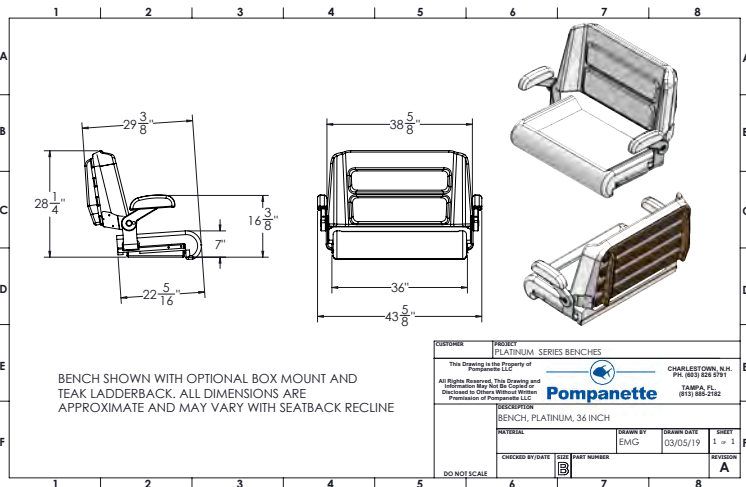

- Available In Single Helm or 2-3 Person Bench

MARINE GRADE UPHOLSTERY

- Indoor/Outdoor White Vinyl Comes Standard

100% CUSTOMIZABLE

- Custom Upholstery, Teak Package & More

EXPLORE ONLINE:

Pompanette.com

Pompanette
 DEFINING EXCELLENCE SINCE 1947