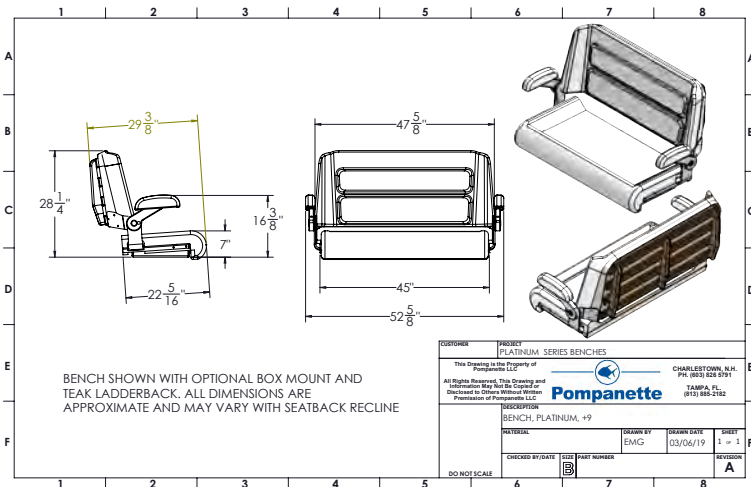

- Available In Single Helm or 2-3 Person Bench

MARINE GRADE UPHOLSTERY

- Indoor/Outdoor White Vinyl Comes Standard

100% CUSTOMIZABLE

- Custom Upholstery, Teak Package & More

EXPLORE ONLINE:

Pompanette.com

Pompanette
 DEFINING EXCELLENCE SINCE 1947